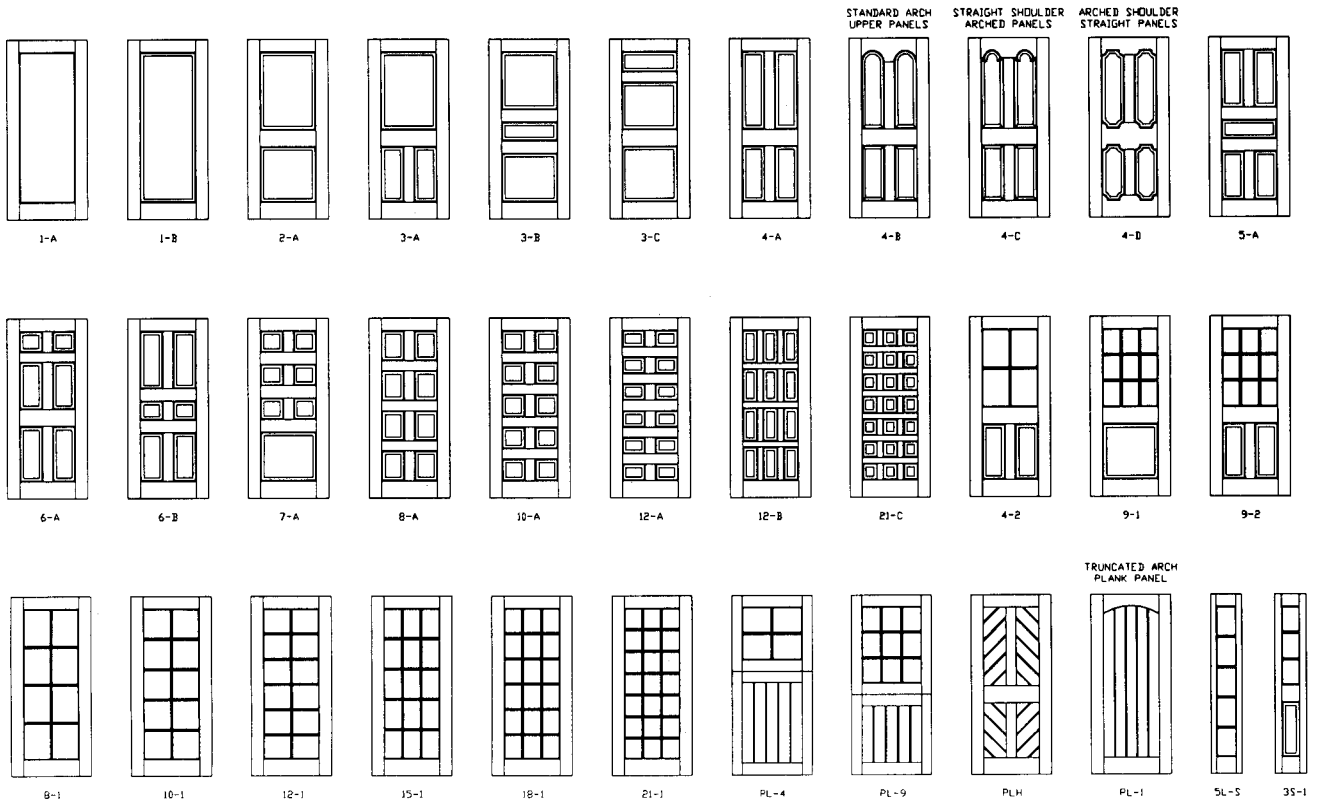

# STRAIGHT, ARCHED & COMBINATION DOOR ILLUSTRATIONS WOODSTONE FSGD SYSTEM

## WOODSTONE FSGD SYSTEM

LITE/PANEL FORMATS AND ARCHES ARE AVAILABLE  
IN A VIRTUALLY INFINITE VARIETY