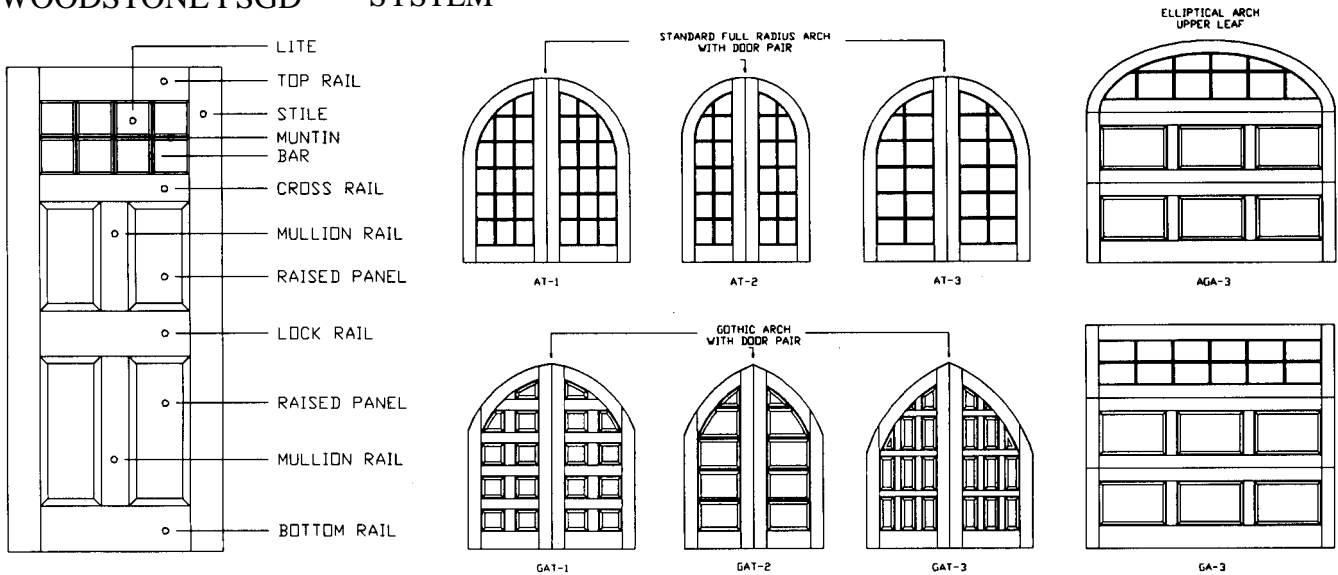

# STRAIGHT, ARCHED & COMBINATION DOOR ILLUSTRATIONS WOODSTONE FSGD SYSTEM

## WOODSTONE FSGD SYSTEM

LITE/PANEL FORMATS AND ARCHES ARE AVAILABLE  
IN A VIRTUALLY INFINITE VARIETY